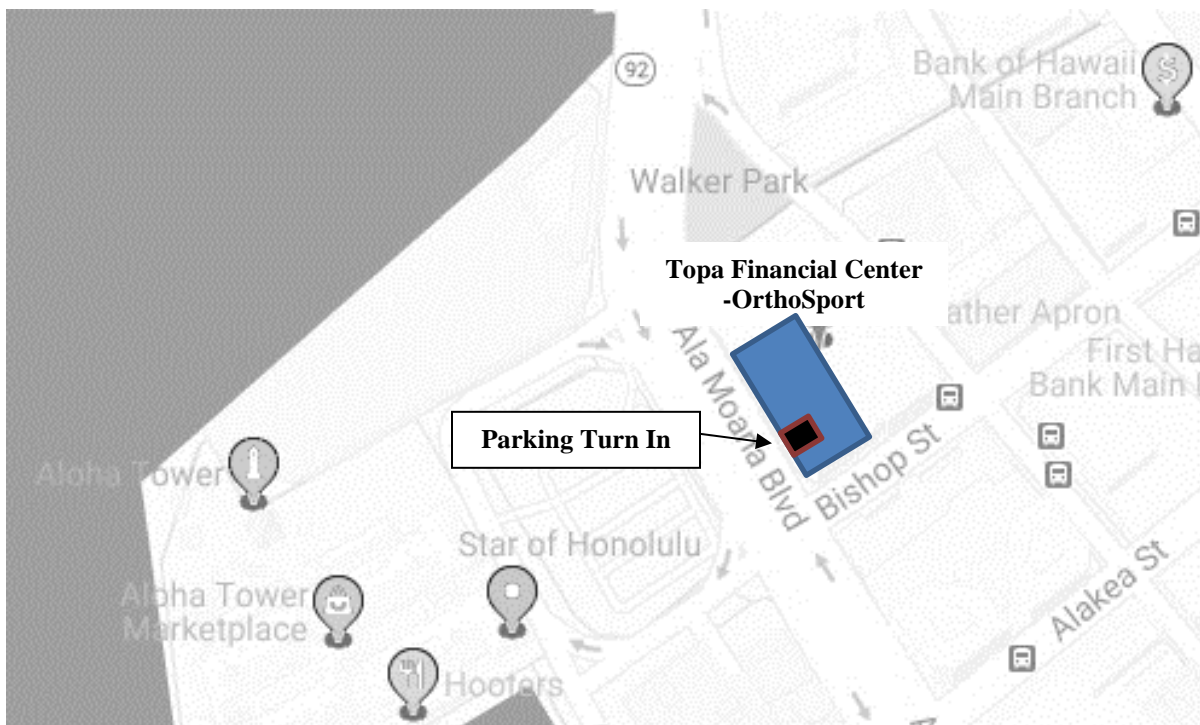

Niu Valley
5722 Kalanianaʻole Hwy, Lower Level
Honolulu, Hawaii 96821
P: (808) 373-3555

Downtown
745 Fort St, #116
Honolulu, HI 96813
P: (808) 599-5500

Parking Directions for OrthoSport Hawaii Downtown location

The parking garage entrance is located on the Ala Moana Blvd. side of the Topa Financial Center.

The entrance is a ramp down to the basement of the building.

From Ala Moana Blvd. West bound - turn right into the parking garage after you pass Bishop Street.

Validation for up to 90 minutes of free parking in the Topa Financial Center is provided.

Starting from the security desk turn toward “Fort Street Tower”, take a Left after the floral shop and follow the arrow to continue down the hallway. We are located on the right side across from the elevators.