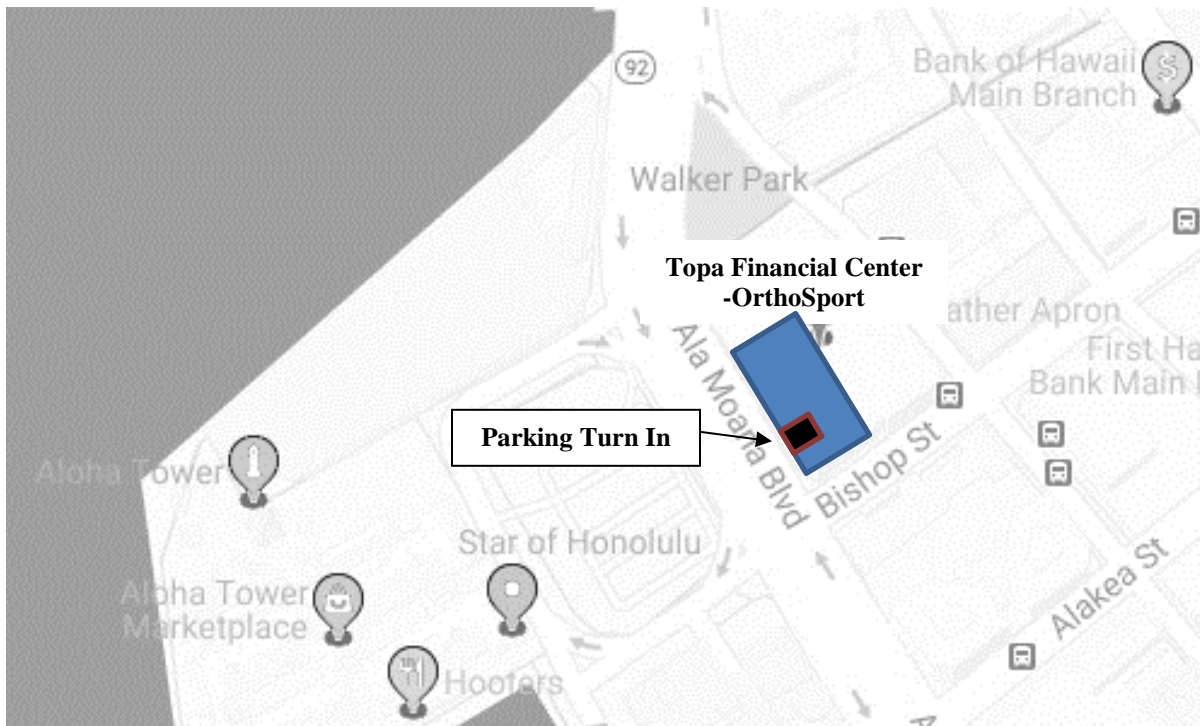

### **Parking Directions for OrthoSport Hawaii Downtown location**

The parking garage entrance is located on the Ala Moana Blvd. side of the Topa Financial Center.

The entrance is a ramp down to the basement of the building.

From Ala Moana Blvd. West bound - turn right into the parking garage after you pass Bishop Street.

First hour FREE, second hour \$1.00: with validation.

Starting from the security desk turn toward “Fort Street Tower”, take a Left after the floral shop and follow the arrow to continue down the hallway past the elevators. UNYQE fitness center main entrance will be the last door on the **Left** before the Fort Street Tower lobby. Please come down the stairs to the front desk and explain you are here for physical therapy and ask to be seen to the OrthoSport Clinic.